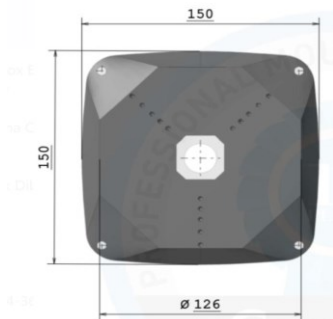

# CamBox B52 Pro Set Junction Box

CamBox

Engineering  
Plastics

COMPLEMENTARY  
OF YOUR  
PROJECTS

**High Quality**  
**Extraordinary Technical and Integrated Design**

Suitable With All CamBox Accesories

EAN CODE: 0761449354139