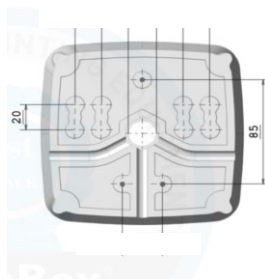

# CamBox B52 Pro Set Junction Box

CamBox

Engineering  
Plastics

COMPLEMENTARY  
OF YOUR  
PROJECTS

**High Quality**  
**Extraordinary Technical and Integrated Design**

Suitable With All CamBox Accesories

EAN CODE: 0761449354139